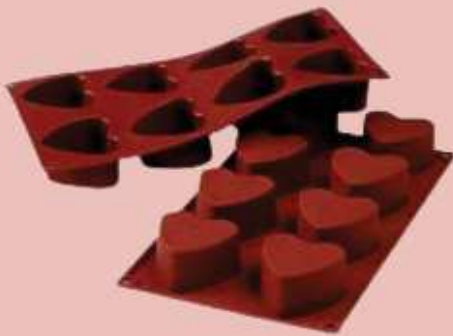

Namorados

Silicone

REF: 528225

60x35mm